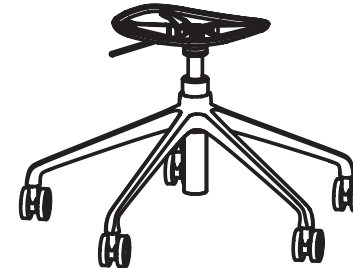

News 2023

Elephantino Neuland

Seats

WITH HOLES
Recycled polypropylene

BODY CLOSED
Recycled polypropylene

Removable cushion

BODY CLOSED
Recycled polypropylene
Partial upholstered body

BODY CLOSED
Recycled polypropylene
Front upholstered body

BODY CLOSED
Recycled polypropylene
Fully upholstered body

Bases

Four legs

Sled base

Wooden base

Swivel trestle

Trestle with castors

5 spoke base with castors

Seats – Versions

WITH HOLES
Ivory (Recycled PP)

WITH HOLES
Argilla (Recycled PP)

WITH HOLES
Agave (Recycled PP)

WITH HOLES
Graphite (Recycled PP)

WITH HOLES
London grey (Recycled PP)

BODY CLOSED
Ivory (Recycled PP)