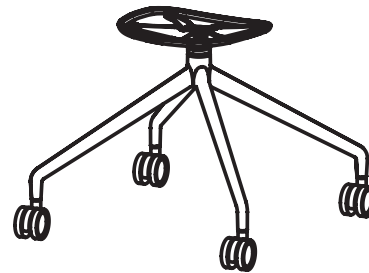

News 2023

Elephantino Neuland

Seats

WITH HOLES
Recycled polypropylene

BODY CLOSED
Recycled polypropylene

Removable cushion

BODY CLOSED
Recycled polypropylene
Partial upholstered body

BODY CLOSED
Recycled polypropylene
Front upholstered body

BODY CLOSED
Recycled polypropylene
Fully upholstered body

Bases

Four legs

Sled base

Wooden base

Swivel trestle

Trestle with castors

5 spoke base with castors

Seats – Versions

WITH HOLES
Ivory (Recycled PP)

WITH HOLES
Argilla (Recycled PP)

WITH HOLES
Agave (Recycled PP)

WITH HOLES
Graphite (Recycled PP)

WITH HOLES
London grey (Recycled PP)

BODY CLOSED
Ivory (Recycled PP)