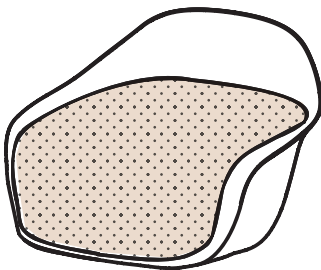

News 2023

Elephantino Neuland

Seats

WITH HOLES
Recycled polypropylene

BODY CLOSED
Recycled polypropylene

Removable cushion

BODY CLOSED
Recycled polypropylene
Partial upholstered body

BODY CLOSED
Recycled polypropylene
Front upholstered body

BODY CLOSED
Recycled polypropylene
Fully upholstered body

Bases

Four legs

Sled base

Wooden base

Swivel trestle

Trestle with castors

5 spoke base with castors

Seats – Versions

WITH HOLES
Ivory (Recycled PP)

WITH HOLES
Argilla (Recycled PP)

WITH HOLES
Agave (Recycled PP)

WITH HOLES
Graphite (Recycled PP)

WITH HOLES
London grey (Recycled PP)

BODY CLOSED
Ivory (Recycled PP)