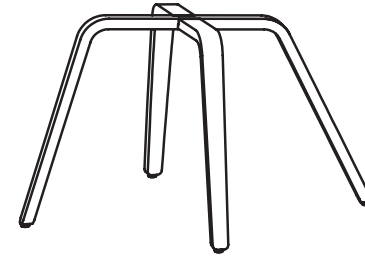

News 2023

Elephantino Neuland

Seats

WITH HOLES
Recycled polypropylene

BODY CLOSED
Recycled polypropylene

Removable cushion

BODY CLOSED
Recycled polypropylene
Partial upholstered body

BODY CLOSED
Recycled polypropylene
Front upholstered body

BODY CLOSED
Recycled polypropylene
Fully upholstered body

Bases

Four legs

Sled base

Wooden base

Swivel trestle

Trestle with castors

5 spoke base with castors

Seats – Versions

WITH HOLES
Ivory (Recycled PP)

WITH HOLES
Argilla (Recycled PP)

WITH HOLES
Agave (Recycled PP)

WITH HOLES
Graphite (Recycled PP)

WITH HOLES
London grey (Recycled PP)

BODY CLOSED
Ivory (Recycled PP)