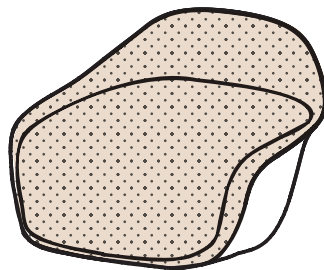

News 2023

Elephantino Neuland

Seats

WITH HOLES
Recycled polypropylene

BODY CLOSED
Recycled polypropylene

Removable cushion

BODY CLOSED
Recycled polypropylene
Partial upholstered body

BODY CLOSED
Recycled polypropylene
Front upholstered body

BODY CLOSED
Recycled polypropylene
Fully upholstered body

Bases

Four legs

Sled base

Wooden base

Swivel trestle

Trestle with castors

5 spoke base with castors

Seats – Versions

WITH HOLES
Ivory (Recycled PP)

WITH HOLES
Argilla (Recycled PP)

WITH HOLES
Agave (Recycled PP)

WITH HOLES
Graphite (Recycled PP)

WITH HOLES
London grey (Recycled PP)

BODY CLOSED
Ivory (Recycled PP)