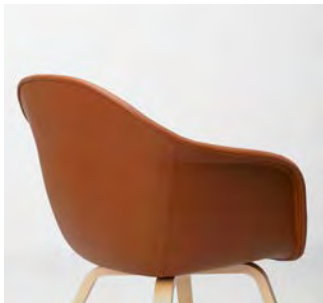

Ivory (Recycled PP)
Front upholstered body
(21 upholstery, 651 colors)

Argilla (Recycled PP)
Front upholstered body
(21 upholstery, 651 colors)

Agave (Recycled PP)
Front upholstered body
(21 upholstery, 651 colors)

Graphite (Recycled PP)
Front upholstered body
(21 upholstery, 651 colors)

London grey (Recycled PP)
Front upholstered body
(21 upholstery, 651 colors)

Fully upholstered body
(21 upholstery, 651 colors)

Bases – Versions