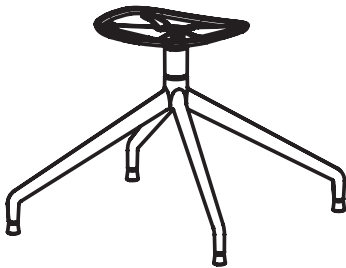

News 2023

Elephantino Neuland

Seats

WITH HOLES
Recycled polypropylene

BODY CLOSED
Recycled polypropylene

Removable cushion

BODY CLOSED
Recycled polypropylene
Partial upholstered body

BODY CLOSED
Recycled polypropylene
Front upholstered body

BODY CLOSED
Recycled polypropylene
Fully upholstered body

Bases

Four legs

Sled base

Wooden base

Swivel trestle

Trestle with castors

5 spoke base with castors

Seats – Versions

WITH HOLES
Ivory (Recycled PP)

WITH HOLES
Argilla (Recycled PP)

WITH HOLES
Agave (Recycled PP)

WITH HOLES
Graphite (Recycled PP)

WITH HOLES
London grey (Recycled PP)

BODY CLOSED
Ivory (Recycled PP)