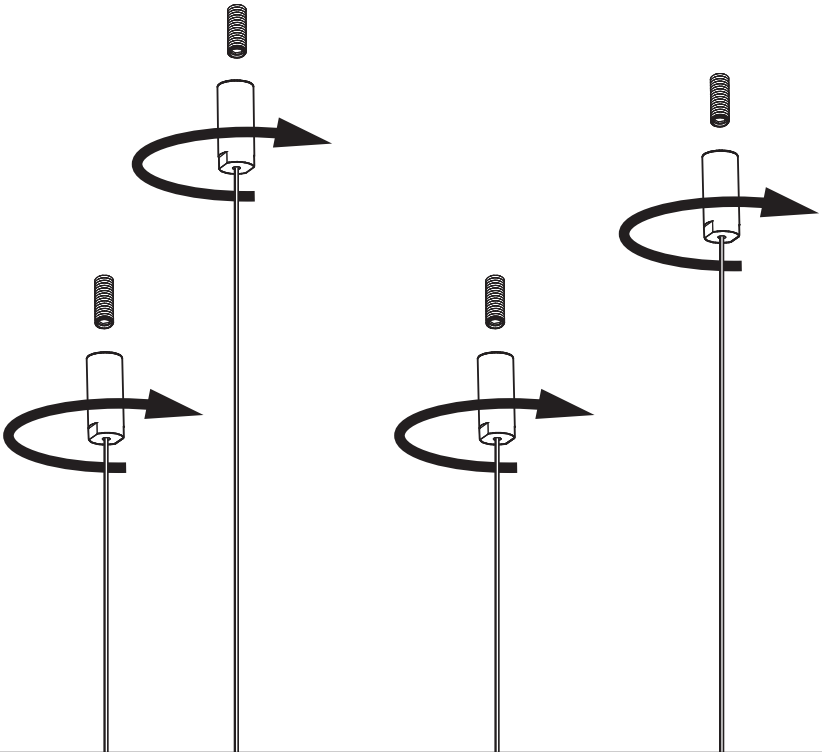

BuzziGrid

INSTALLATION MANUAL

⚠ The product must be suspended on a solid structure or ceiling, taking into account the weight of the product and the local regulation.

Excluded

4x 

Included

4x

4x

79 cm
31.10"

3

4x

M6

4

4

5

6