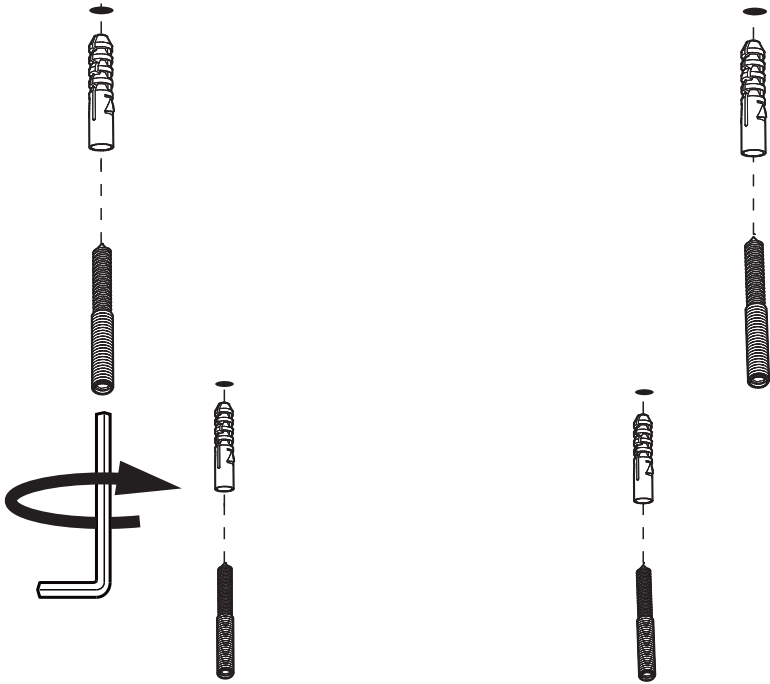

BuzziGrid

INSTALLATION MANUAL

⚠ The product must be suspended on a solid structure or ceiling, taking into account the weight of the product and the local regulation.

Excluded

4x 

Included

4x

4x

79 cm
31.10"

3

4x

M6

4

4

5

6