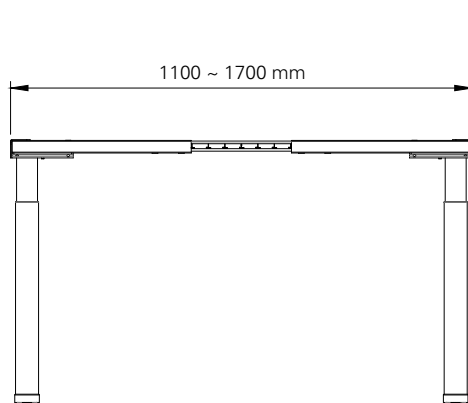

Steelforce Pro 770 SLS

Single step, sit-stand height electrically adjustable

Height (mm)	min. 685 / max. 1155
Stroke (mm)	470
Speed (mm/s)	39
Width (mm)	min. 1100 / max. 1700
Length of feet (mm)	750
Column size (mm)	Ø 69.85
Dynamic capacity (kg)	80 / 100 / 120
Noise dB(A)	<50
Power	V 220 - 240
Plug type	Replaceable
Gross Weight (kg)	27

960 x 285 x 220 (LxWxH - mm)

Packing dimension pallet (20 frames)

1140 x 1130 x 1130 (LxWxH - mm)

Accessories

Please see the accessories section to personalise your height adjustable frame.

actiforce