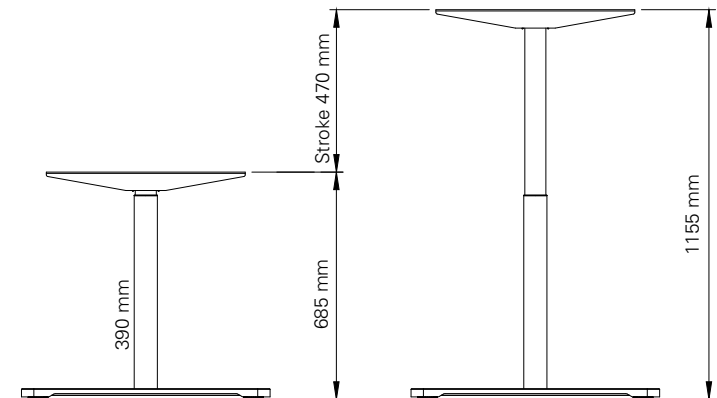

Steelforce Pro 770 SLS

Single step, sit-stand height electrically adjustable

Height (mm)	min. 685 / max. 1155
Stroke (mm)	470
Speed (mm/s)	39
Width (mm)	min. 1100 / max. 1700
Length of feet (mm)	750
Column size (mm)	Ø 69.85
Dynamic capacity (kg)	80 / 100 / 120
Noise dB(A)	<50
Power	V 220 - 240
Plug type	Replaceable
Gross Weight (kg)	27

Legs, feet, top supports & crossbars made of powder coated steel.
Softstart & -stop function.
Spindle lifting system & low energy consumption.

Surface color

Pure Silver	●
Traffic White	○
Jet Black	●

Packing dimension single unit

960 x 285 x 220 (LxWxH - mm)

Packing dimension pallet (20 frames)

1140 x 1130 x 1130 (LxWxH - mm)

Accessories

Please see the accessories section to personalise your height adjustable frame.

actiforce