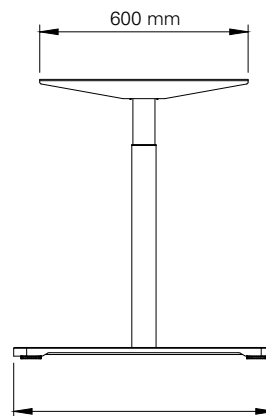

Steelforce Pro 770 SLS

Single step, sit-stand height electrically adjustable

Height (mm)	min. 685 / max. 1155
Stroke (mm)	470
Speed (mm/s)	39
Width (mm)	min. 1100 / max. 1700
Length of feet (mm)	750
Column size (mm)	Ø 69.85
Dynamic capacity (kg)	80 / 100 / 120
Noise dB(A)	<50
Power	V 220 - 240
Plug type	Replaceable
Gross Weight (kg)	27

Legs, feet, top supports & crossbars made of powder coated steel.
Softstart & -stop function.
Spindle lifting system & low energy consumption.

Surface color

Pure Silver	●
Traffic White	○
Jet Black	●

Packing dimension single unit

960 x 285 x 220 (LxWxH - mm)

Packing dimension pallet (20 frames)

1140 x 1130 x 1130 (LxWxH - mm)

Accessories

Please see the accessories section to personalise your height adjustable frame.

actiforce