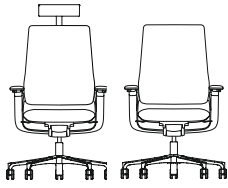

cnx99/cnx98
Bürodrehstuhl mit 60 cm hoher Rückenlehne und Nackenstütze, auch als Counterstuhl mit Gleiter und Fußring
cnx99: mit Nackenstütze

cnx99/cnx98
Task chair with 60 cm high backrest and neck support, also available as counter chair with glides and base ring
cnx99: with neck support