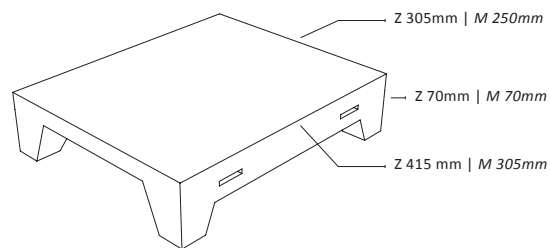

HOCKENHEIMER 009

Material Coated birchwood base, leather straps with closure, cushion

Color Nature, Grey

Features Two different sizes M (for Magazines) & Z (for Newspapers) to collect your favorite magazines and newspapers.

Please ask for custom colors.

MAGAZINE NATURE
009 M
128,00€