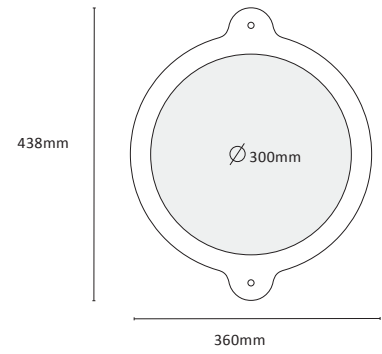

Features Two different sizes Mini (056 for A6) & Normal (014 for A4), comes with 1 sticker „cursor“ and a set of screws and anchors.

Please ask for custom colors.

A4 YELLOW
014Y
35,00€

A4 WHITE
014W
35,00€

A4 GREY
014G
35,00€

MINI A6 YELLOW
056Y
17,00€

MINI A6 WHITE
056W
17,00€

HANSI 050

Material Powder-coated steel, steel chain, nickel-plated polished bell

Color Light Pink, Anthracit

Features Attachable to the ceiling or to the wall, with a beautiful backside.
Produced in Germany, with glass mirror, the functioning bell is produced by a franconian manufacturer