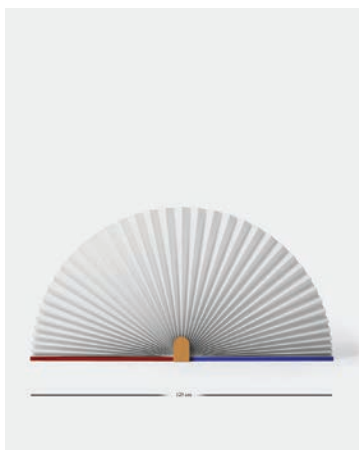

Please ask for custom colors.

GREY/GREY SIZE M
094GM
 249,00€

GREY/MULTICOLOR SIZE M
094GMCM
 249,00€

GREY/NEONORANGE SIZE M
094GNM
 249,00€

GREY/GREY SIZE L
094GL
 289,00€

GREY/MULTICOLOR SIZE L
094GMCL
 289,00€