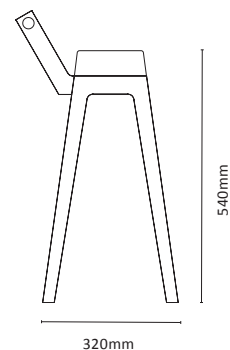

STROMER 051

Material Birch wood clear coated, Saddlebag made from 100% woolfelt

Color Nature, Grey, Black **Cable** Red, Black with White Dots, Specials **Outlets** Black or White

Features The textile cable is about 3 meters and can be stored like a lasso around the Stromer's neck, three child-proof electrical outlets

Please ask for custom colors.