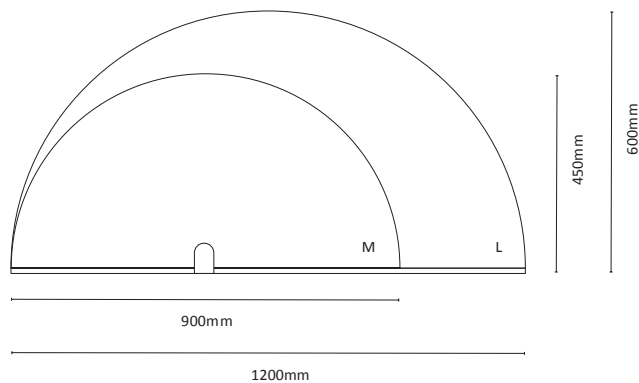

Please ask for custom colors.

GREY/GREY SIZE M
094GM
 249,00€

GREY/MULTICOLOR SIZE M
094GMCM
 249,00€

GREY/NEONORANGE SIZE M
094GNM
 249,00€

GREY/GREY SIZE L
094GL
 289,00€

GREY/MULTICOLOR SIZE L
094GMCL
 289,00€