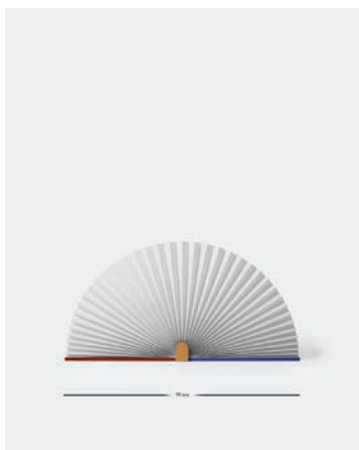

GREY/MULTICOLOR SIZE M
094GMCM
249,00€