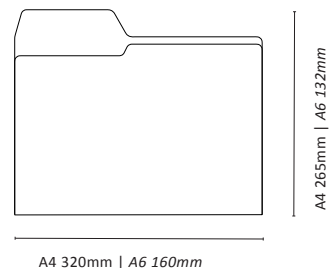

Features Two different sizes Mini (056 for A6) & Normal (014 for A4), comes with 1 sticker „cursor“ and a set of screws and anchors.

Please ask for custom colors.

A4 YELLOW
014Y
35,00€

A4 WHITE
014W
35,00€