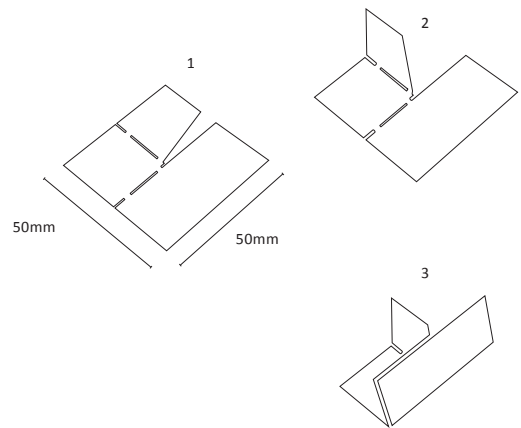

HOLD 067

Material Brass

Color Brass

Features Set of 3: triangle, square, semicircle in a Njustudio present box

Please ask for custom graphics.

SET OF 3 BRASS CARDHOLDERS
067
29,00 €