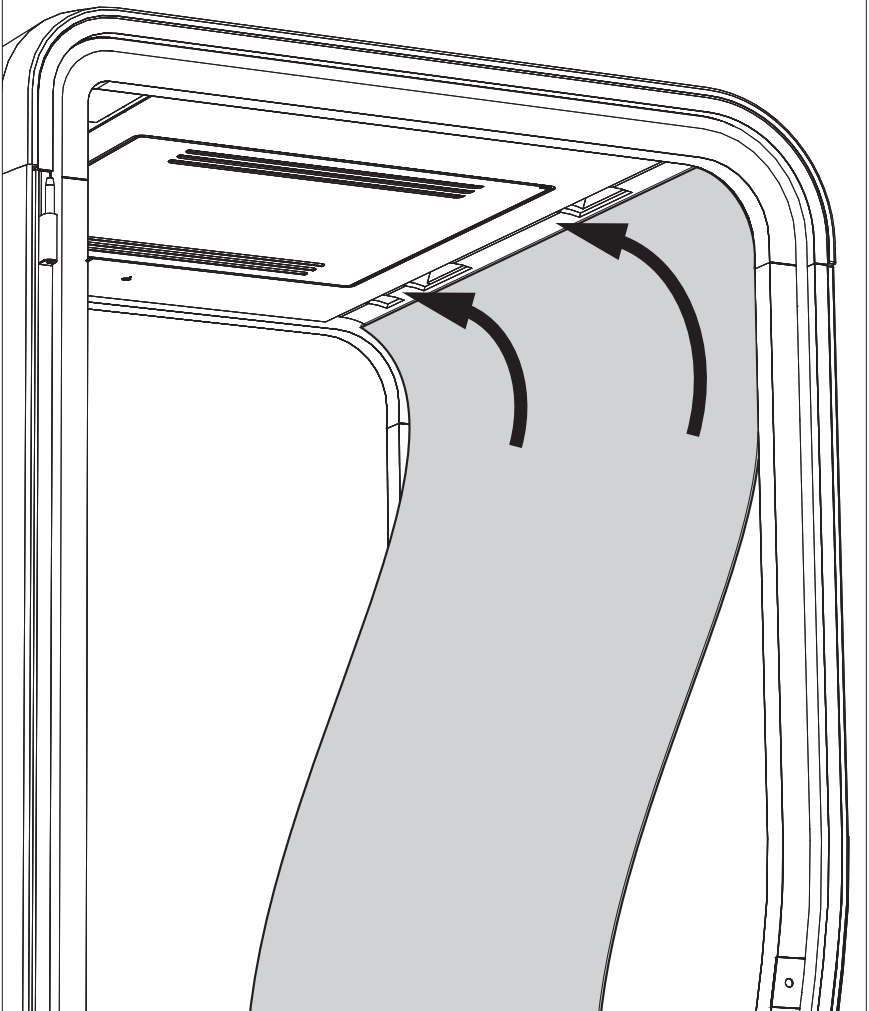

4x   **Green**

M10 x 40 mm

 **6 mm**

21

22

**23**

**!** Only for 3D Rib Panel

**25**