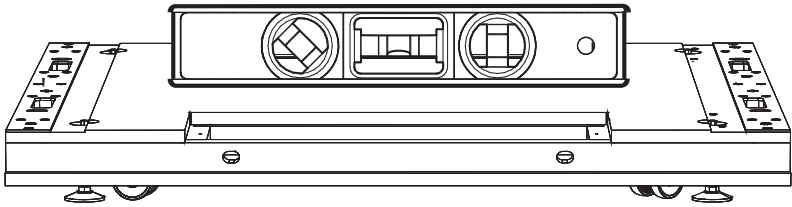

## Optional shelf and electrification

 Max 30 kg load on shelf

\* Only for 3D Rib panel

**1**

**2**

**3**

4

6