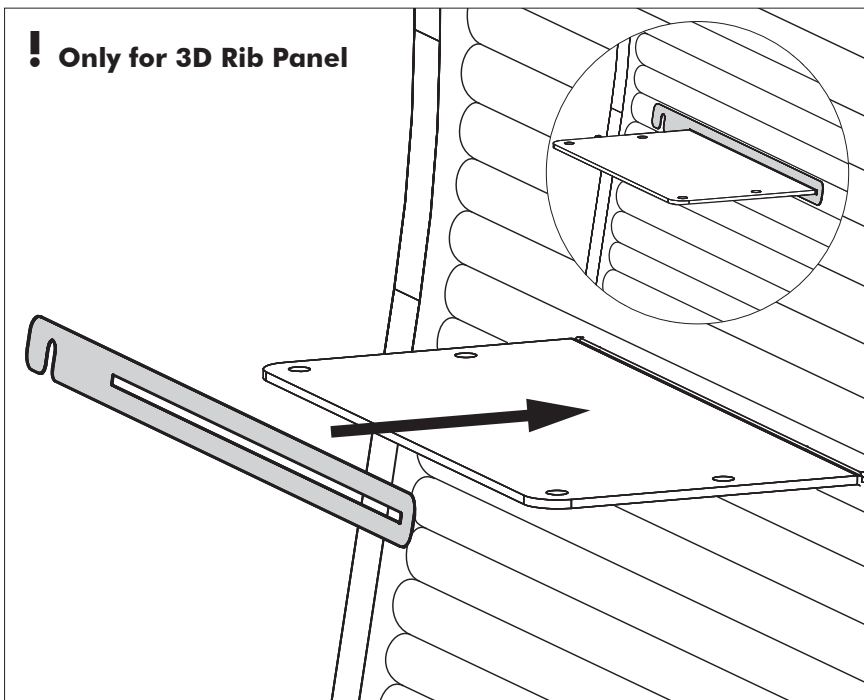

4x   **Green**

M10 x 40 mm

 **6 mm**

21

22

**23**

**!** Only for 3D Rib Panel

**25**