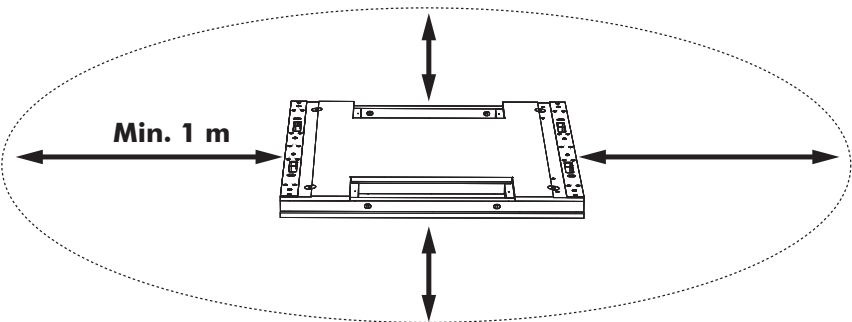

## Optional shelf and electrification

 Max 30 kg load on shelf

\* Only for 3D Rib panel

**1**

**2**

**3**

4

6