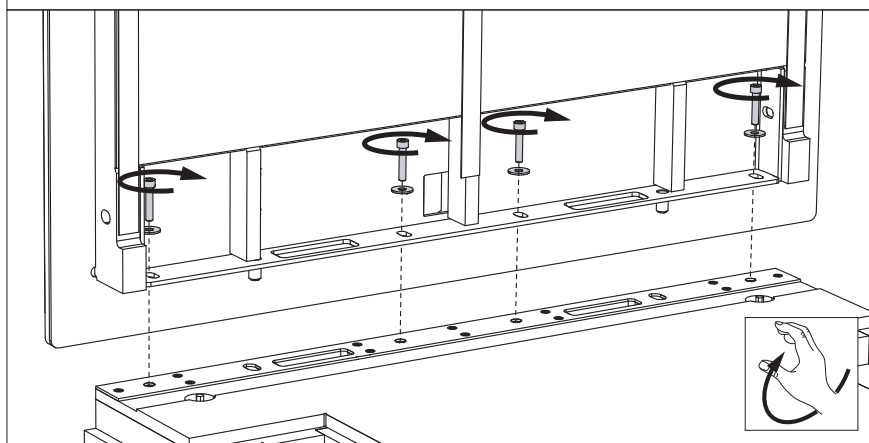

## Optional shelf and electrification

 Max 30 kg load on shelf

\* Only for 3D Rib panel

**1**

**2**

**3**

4

6