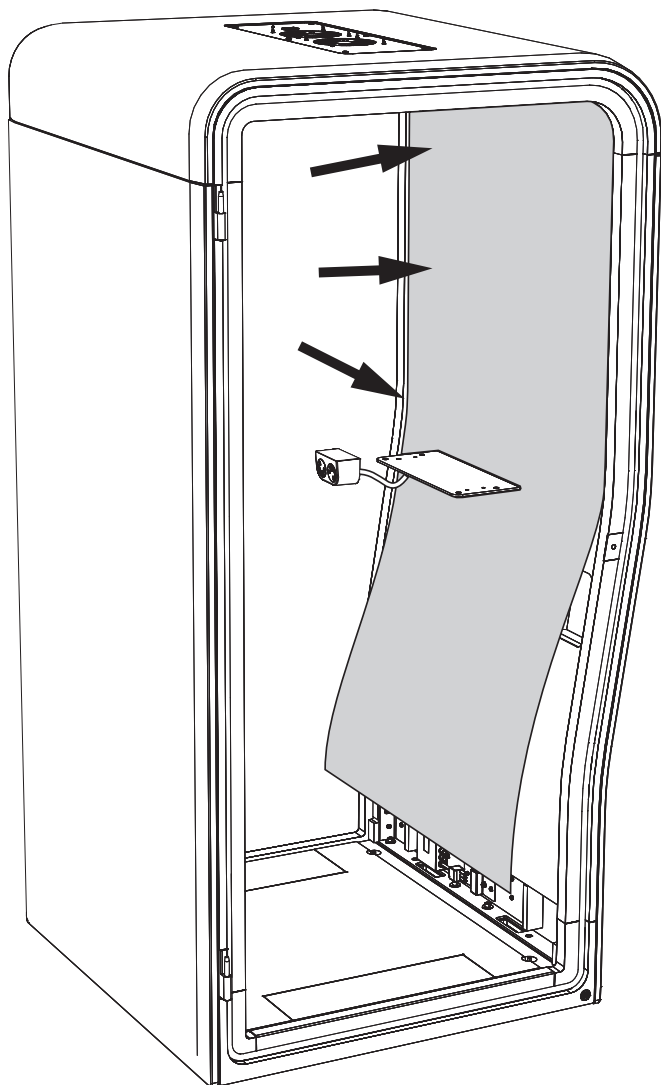

4x   **Green**

M10 x 40 mm

 **6 mm**

21

22

**23**

**!** Only for 3D Rib Panel

**25**