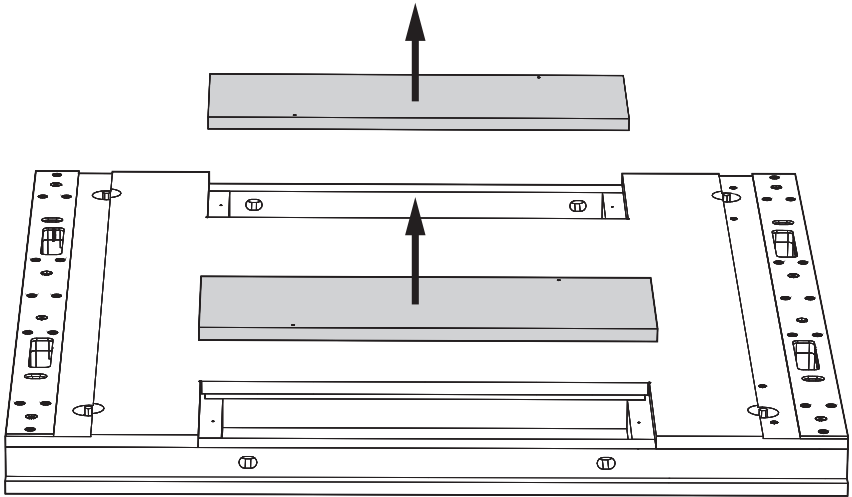

## Included

## Optional shelf and electrification

 Max 30 kg load on shelf

\* Only for 3D Rib panel

**1**

**2**

**3**

4

6