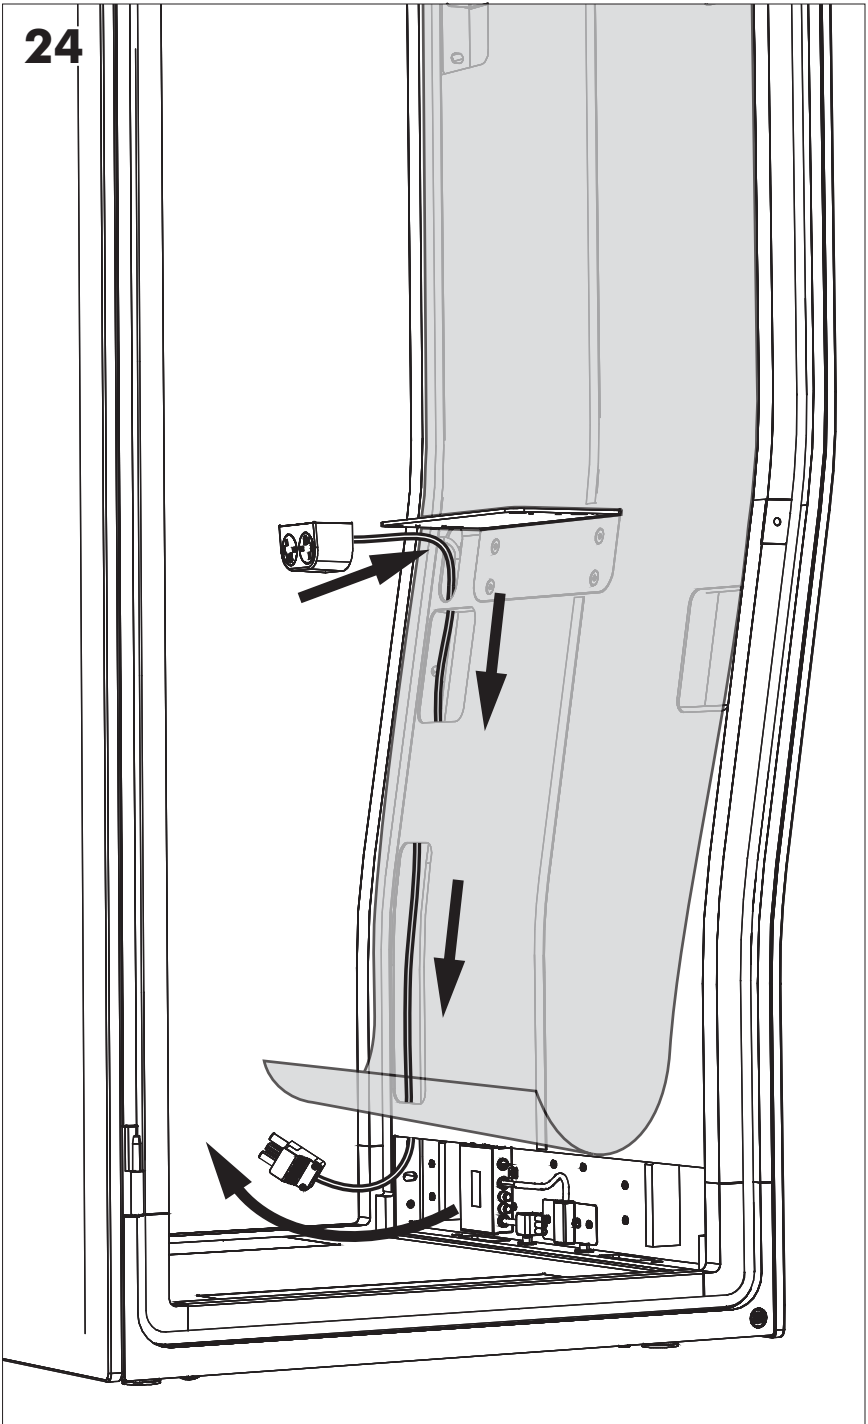

4x   **Green**

M10 x 40 mm

 **6 mm**

21

22

**23**

**!** Only for 3D Rib Panel

**25**