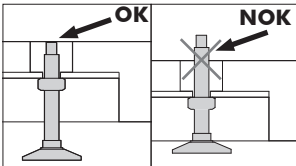

## Optional shelf and electrification

 Max 30 kg load on shelf

\* Only for 3D Rib panel

**1**

**2**

**3**

4

6