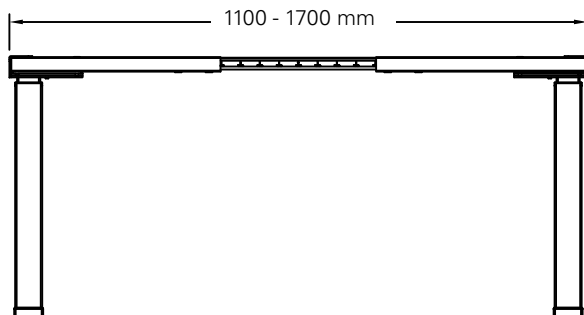

Steelforce Pro 370 SLS

Single step, sit-stand height electrically adjustable

Height (mm)	min. 690 / max. 1180
Stroke (mm)	490
Speed (mm/s)	39
Width (mm)	min. 1100 / max. 1700
Length of feet (mm)	750
Column size (mm)	70 x 70
Dynamic capacity (kg)	100
Noise dB(A)	<55
Power	V 220 - 240
Plug type	Replaceable
Gross Weight (kg)	30,5

Legs, feet, top supports and crossbars made of powder-coated steel.
Soft start & stop function.
Spindle lifting system and low energy consumption.

Surface colour

Pure Silver	●	Purchase code	SLS280008007J4EU
Traffic White	○		SLS28000800729EU
Jet Black	●		SLS28000800790EU

Packing dimension single unit

945 x 275 x 168 (LxWxH - mm)

Packing dimension pallet (20 frames)

1140 x 1130 x 1030 (LxWxH - mm)

Accessories

Please see the accessories section to personalise your height adjustable frame.

Tested according to Japan domestic standard by TÜV Rheinland.
Tested according to IEC 60335-1 by Intertek.

actiforce