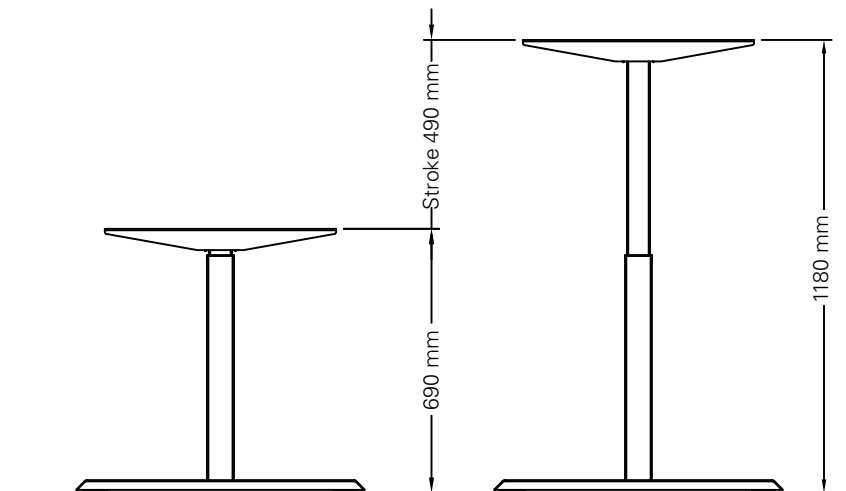

Steelforce Pro 370 SLS

Single step, sit-stand height electrically adjustable

Height (mm)	min. 690 / max. 1180
Stroke (mm)	490
Speed (mm/s)	39
Width (mm)	min. 1100 / max. 1700
Length of feet (mm)	750
Column size (mm)	70 x 70
Dynamic capacity (kg)	100
Noise dB(A)	<55
Power	V 220 - 240
Plug type	Replaceable
Gross Weight (kg)	30,5

Legs, feet, top supports and crossbars made of powder-coated steel.
Soft start & stop function.
Spindle lifting system and low energy consumption.

Surface colour

Pure Silver	●	Purchase code	SLS280008007J4EU
Traffic White	○		SLS28000800729EU
Jet Black	●		SLS28000800790EU

Packing dimension single unit

945 x 275 x 168 (LxWxH - mm)

Packing dimension pallet (20 frames)

1140 x 1130 x 1030 (LxWxH - mm)

Accessories

Please see the accessories section to personalise your height adjustable frame.

Tested according to Japan domestic standard by TÜV Rheinland.
Tested according to IEC 60335-1 by Intertek.

actiforce