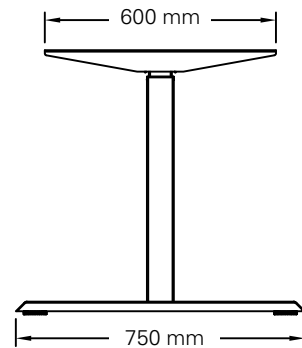

Steelforce Pro 370 SLS

Single step, sit-stand height electrically adjustable

Height (mm)	min. 690 / max. 1180
Stroke (mm)	490
Speed (mm/s)	39
Width (mm)	min. 1100 / max. 1700
Length of feet (mm)	750
Column size (mm)	70 x 70
Dynamic capacity (kg)	100
Noise dB(A)	<55
Power	V 220 - 240
Plug type	Replaceable
Gross Weight (kg)	30,5

Legs, feet, top supports and crossbars made of powder-coated steel.
Soft start & stop function.
Spindle lifting system and low energy consumption.

Surface colour

Pure Silver	●	Purchase code	SLS280008007J4EU
Traffic White	○		SLS28000800729EU
Jet Black	●		SLS28000800790EU

Packing dimension single unit

945 x 275 x 168 (LxWxH - mm)

Packing dimension pallet (20 frames)

1140 x 1130 x 1030 (LxWxH - mm)

Accessories

Please see the accessories section to personalise your height adjustable frame.

Tested according to Japan domestic standard by TÜV Rheinland.
Tested according to IEC 60335-1 by Intertek.

actiforce