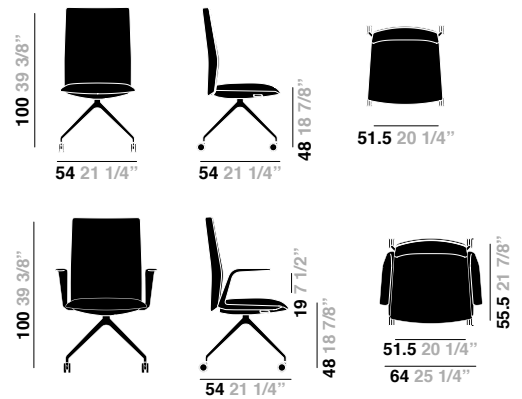

Chair with aluminum swivel trestle base on glides. Seat with built-in self-tensioning weight response mechanism, backrest with 3-position recline, adjustable lumbar support breathing up to 60 mm. Medium backrest with front in nylon mesh in the same color as the backshell (black or white). Seat upholstered in leather, customer's leather, faux leather, fabric or customer's fabric. Fixed armrests in nylon fiber, in the same color as the backshell, are available upon request and with a surcharge.

www.arper.com

Kinesit / Trestle fixed h 100

Design by Lievore Altherr Molina, 2014

Art. 4825: trestle fixed with front-face upholstery
Art. 4825: trestle fixed with front-face upholstery and armrests

Chair with aluminum fixed trestle base on self-breaking castors (color matching with base). Seat with built-in self-tensioning weight response mechanism, backrest with 3-position recline, adjustable lumbar support breathing up to 60 mm. Medium backrest with visible backshell (available in black and white) and front back and seat upholstered in leather, customer's leather, faux leather, fabric or customer's fabric. Fixed armrests in nylon fiber, color matching with backshell, are available upon request and with a surcharge. Back and seat can be ordered in different colors of the same upholstery, with a surcharge.

Dimensions*

* Files CAD 2D - 3D available for download at www.arper.com

Shipment details

Art. 4825	kg	m ³	lb	ft ³
1 PCS = 1 box	22	0.45	48,40	15,885

arper

Base finishes

Back shell

Materials