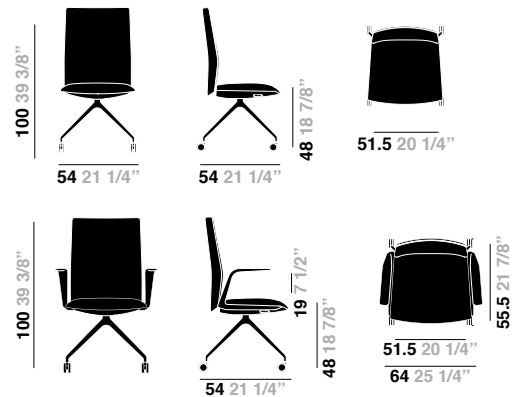

Kinesit / Trestle fixed h 100

Design by Lievore Altherr Molina, 2014

Art. 4819: trestle fixed with front-face upholstery in mesh
 Art. 4819: trestle fixed with front-face upholstery in mesh and armrests

Chair with aluminum swivel trestle base on glides. Seat with built-in self-tensioning weight response mechanism, backrest with 3-position recline, adjustable lumbar support breathing up to 60 mm. Medium backrest with front in nylon mesh in the same color as the backshell (black or white). Seat upholstered in leather, customer's leather, faux leather, fabric or customer's fabric. Fixed armrests in nylon fiber, in the same color as the backshell, are available upon request and with a surcharge.

Dimensions*

* Files CAD 2D - 3D available for download at www.arper.com

Shipment details

Art. 4819	kg	m ³	lb	ft ³
1 PCS = 1 box	22	0.45	48,40	15,885

arper

Base finishes

Back shell

Materials