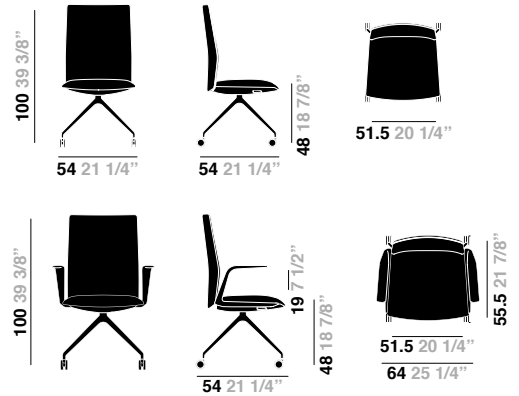

Dimensions*

* Files CAD 2D - 3D available for download at www.arper.com

Shipment details

Art. 4831	kg	m³	lb	ft³
1 PCS = 1 box	22	0.45	48,40	15,885

arper