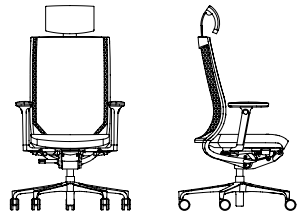

TASK CHAIR

Backrest 3D mesh fabric, mounted on four
sides or with a cushion pad;
Point-synchro mechanism:
seat/back tilt ratio 1:4;
Locks in three sitting positions;
Patented backrest counter-pressure setting:
45 – 125 kg (optionally 70 – 150 kg)
Optional:
Height-adjustable lumbar support (11 cm);
Sliding seat (7cm);
Seat tilt (5° infinitely variable);
Coat hanger; celligence®-seat; comfy-seat
Functional armrests

24-HOUR TASK CHAIR

75 mm comfort seat with pocket-sprung core
and viscose foam;
incl. 8 cm sliding seat;
incl. 4F arm supports

CANTILEVER CONFERENCE CHAIR

Backrest in 3D mesh fabric or
with cushion pad;
flexible, swivel-mounted backrest;
chrome-plated base, alu coloured or black;
optionally stacking up to 1+4

due89
 Netzrücken,
 höhenverstellbare Nackenstütze
 due89,
 mesh backrest,
 height-adjustable neck support

due88
 Netzrücken
 due88
 mesh backrest

due99
 Netzrücken mit Polsterauflage,
 höhenverstellbare Nackenstütze
 due99
 mesh backrest with cushion pad,
 height-adjustable neck support

due98
 Netzrücken mit Polsterauflage
 due98
 mesh backrest with cushion pad

due93, 24h Drehstuhl
 Netzrücken mit Polsterauflage,
 höhenverstellbare Nackenstütze
 due93, 24h task chair
 mesh backrest with cushion pad,
 height-adjustable neck support