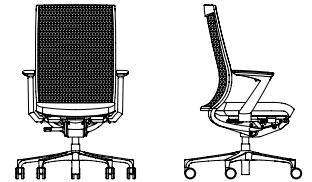

TASK CHAIR

Backrest 3D mesh fabric, mounted on four
sides or with a cushion pad;
Point-synchro mechanism:
seat/back tilt ratio 1:4;
Locks in three sitting positions;
Patented backrest counter-pressure setting:
45 – 125 kg (optionally 70 – 150 kg)
Optional:
Height-adjustable lumbar support (11 cm);
Sliding seat (7cm);
Seat tilt (5° infinitely variable);
Coat hanger; celligence®-seat; comfy-seat
Functional armrests

24-HOUR TASK CHAIR

75 mm comfort seat with pocket-sprung core
and viscose foam;
incl. 8 cm sliding seat;
incl. 4F arm supports

CANTILEVER CONFERENCE CHAIR

Backrest in 3D mesh fabric or
with cushion pad;
flexible, swivel-mounted backrest;
chrome-plated base, alu coloured or black;
optionally stacking up to 1+4

due89
 Netzrücken,
 höhenverstellbare Nackenstütze
 due89,
 mesh backrest,
 height-adjustable neck support

due88
 Netzrücken
 due88
 mesh backrest

due99
 Netzrücken mit Polsterauflage,
 höhenverstellbare Nackenstütze
 due99
 mesh backrest with cushion pad,
 height-adjustable neck support

due98
 Netzrücken mit Polsterauflage
 due98
 mesh backrest with cushion pad

due93, 24h Drehstuhl
 Netzrücken mit Polsterauflage,
 höhenverstellbare Nackenstütze
 due93, 24h task chair
 mesh backrest with cushion pad,
 height-adjustable neck support