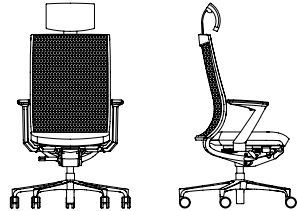

due89
Netzrücken,
höhenverstellbare Nackenstütze
due89,
mesh backrest,
height-adjustable neck support