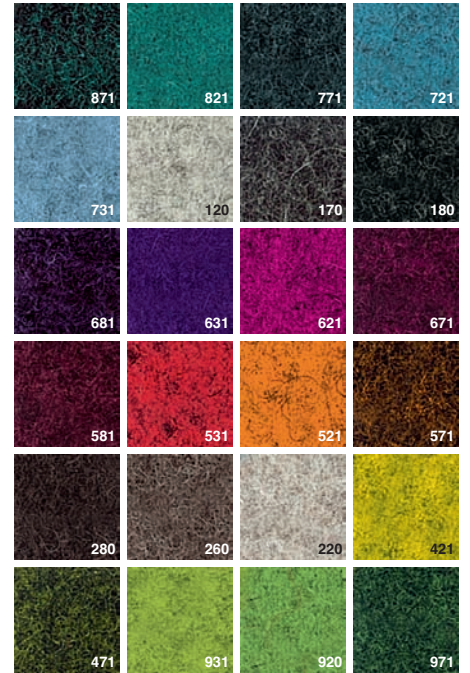

"Divina Melange 2" fabric by Kvadrat®: