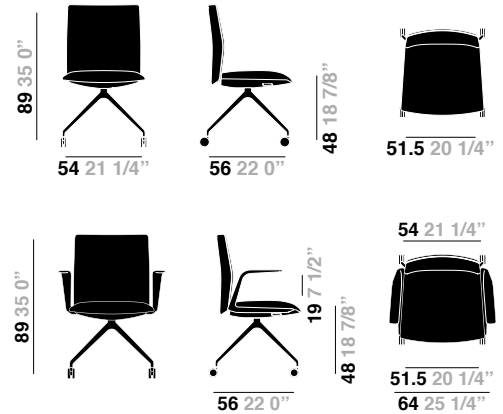

Dimensions*

* Files CAD 2D - 3D available for download at www.arper.com

Shipment details

Art. 4801	kg	m³	lb	ft³
1 PCS = 1 box	21	0.4	46,20	14,120

arper