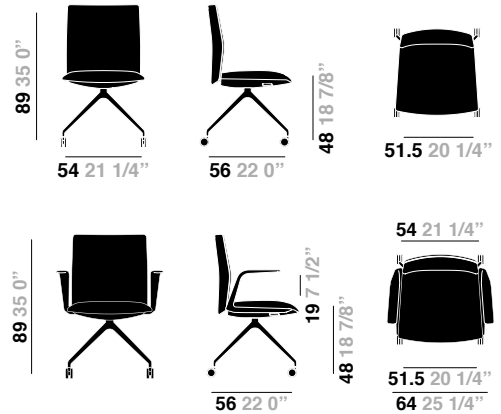

Dimensions*

* Files CAD 2D - 3D available for download at www.arper.com

Shipment details

Art. 4807	kg	m³	lb	ft³
1 PCS = 1 box	21	0.4	46,20	14,120

arper