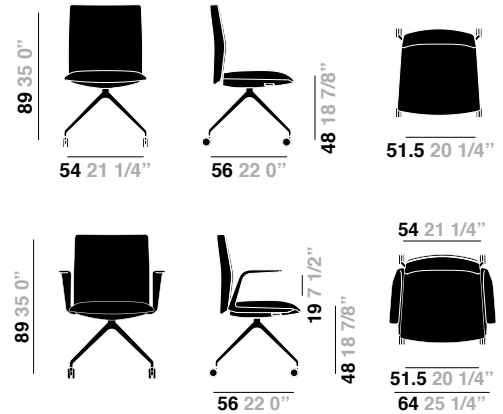

Dimensions*

* Files CAD 2D - 3D available for download at www.arper.com

Shipment details

Art. 4813	kg	m³	lb	ft³
1 PCS = 1 box	21	0.4	46,20	14,120

arper