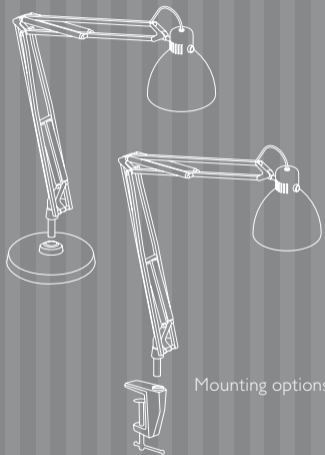

Art.no. 05-900-540-00
BRU-303-0097 Rev. 0

LUXO

Luxo L-1 LED

8 W

Mounting options

LUXO L-1

THE ORIGINAL 1937-2012

4 HOURS AUTO SHUT-OFF
To change from 9 hours (standard)
to 4 hours auto shut-off: