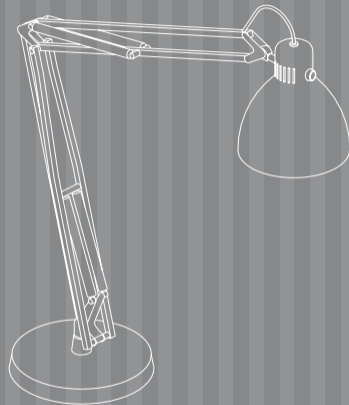

Design: Jac Jacobsen

Luxo L-1 is the original architect's luminaire, designed by Norwegian industrialist Jac Jacobsen. Manufacturing started in 1937 under the name Luxo, derived from Latin – I give light. L-1 soon became known as a real productivity booster in schools, offices, industrial plants and health care facilities, and a design icon among architects and designers all over the world. L-1 LED was launched in 2012 in connection with the 75th anniversary of the original.

If the external flexible cable or cord of this luminaire is damaged, it shall be exclusively replaced by the manufacturer or his service agent or a similar qualified person in order to avoid a hazard.

Si le câble ou le fil flexible externe de ce luminaire est endommagé, seuls le fabricant, son agent ou un technicien approuvé par l'usine sont autorisés à le remplacer afin d'éviter tout danger.

Si el exterior del cable flexible o el cable de esta lampara está dañado, se sustituye exclusivamente por el fabricante, su agente de servicio o similar persona cualificada con el fin de evitar un peligro.

Hvis lampens ledning skades skal den kun erstattes av produsent, forhandler eller kvalifisert personell for å unngå fare.

Om lampans ledning skadas skall den ersättas av producent eller av auktoriserad person för att undgå fara.

Art.no. 05-900-540-00
BRU-303-0097 Rev. 0

LUXO