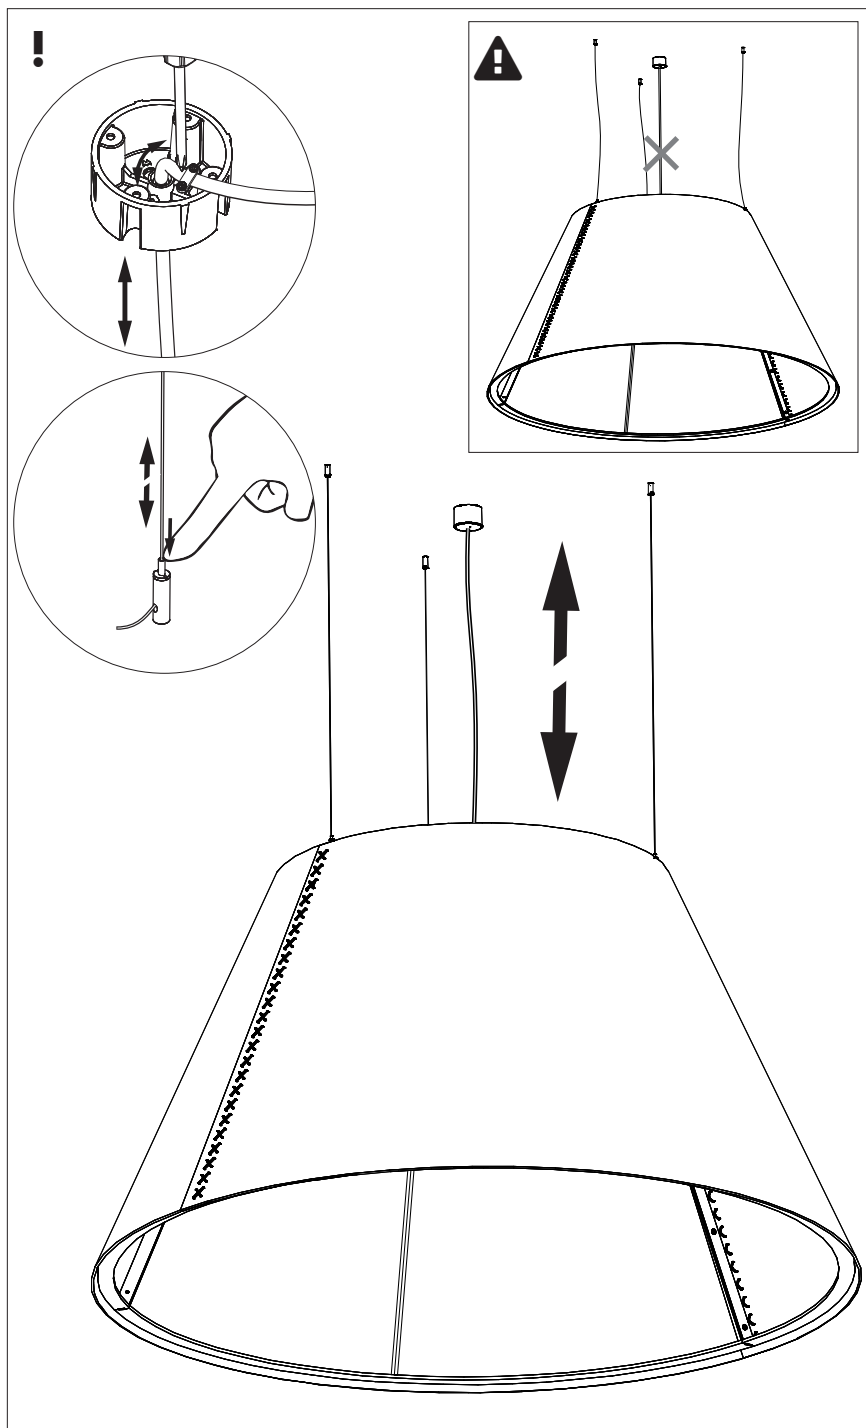

# 13a

Connection including dimmable function

**⚠** The Dim wires are marked with additional sleeves. Keep the Dim wires always separate from the main wires. Connecting the Dim wires to the main voltage will damage your product.

# 13b Connection excluding dimmable function

Blue	Neutral
Brown	Line
Green	Ground
Red Sleeve	Not used
Black Sleeve	Not used

14

15

BuzziSpace  
Groeningenlei 141  
2550 Antwerp, Kontich  
Belgium  
☎ +32 (0)3 846 10 00  
✉ [info@buzzi.space](mailto:info@buzzi.space)  
🌐 [www.buzzi.space](http://www.buzzi.space)