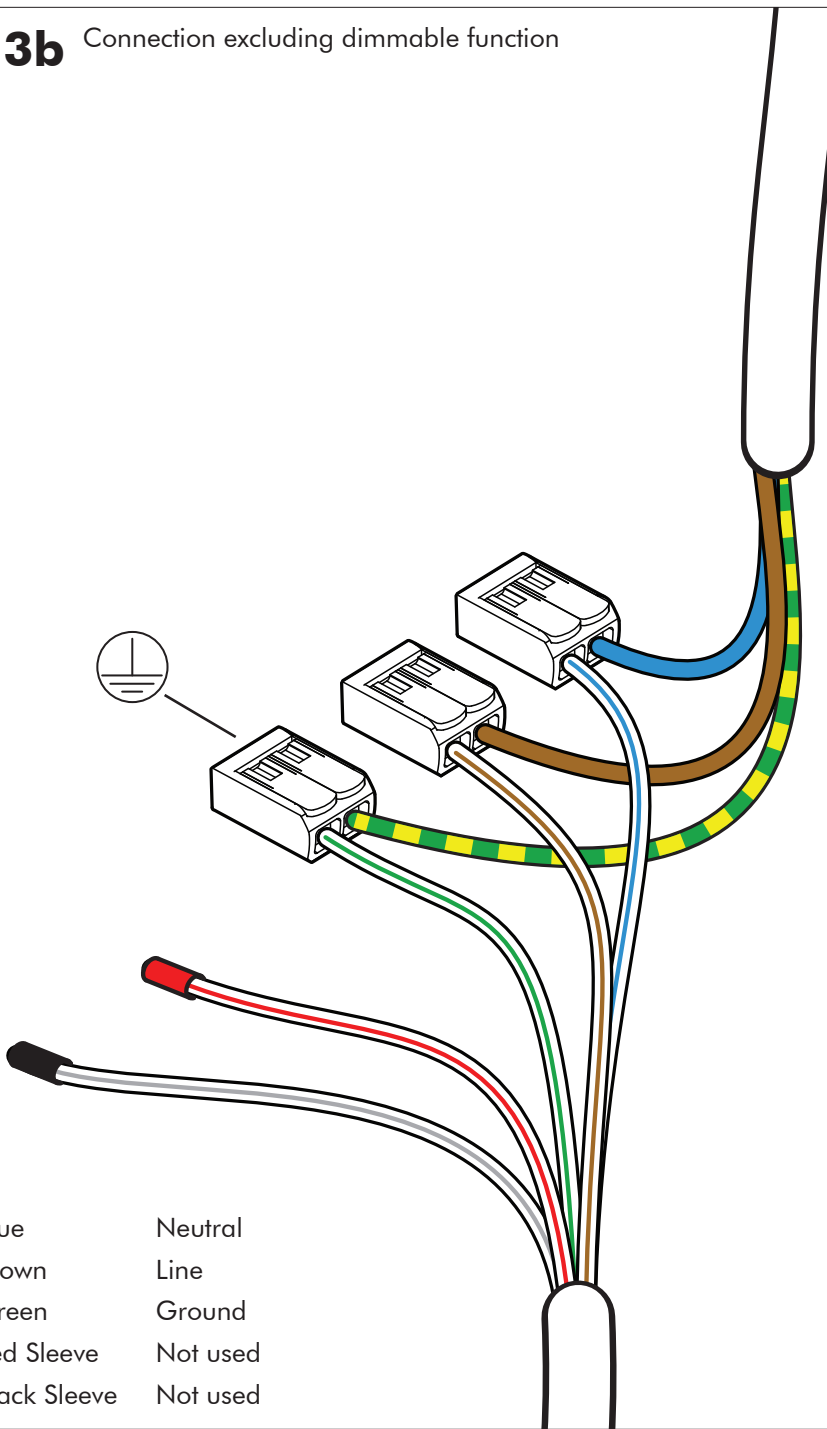

# 13a

Connection including dimmable function

**⚠** The Dim wires are marked with additional sleeves. Keep the Dim wires always separate from the main wires. Connecting the Dim wires to the main voltage will damage your product.

# 13b Connection excluding dimmable function

Blue	Neutral
Brown	Line
Green	Ground
Red Sleeve	Not used
Black Sleeve	Not used

14

15

BuzziSpace  
Groeningenlei 141  
2550 Antwerp, Kontich  
Belgium  
☎ +32 (0)3 846 10 00  
✉ [info@buzzi.space](mailto:info@buzzi.space)  
🌐 [www.buzzi.space](http://www.buzzi.space)