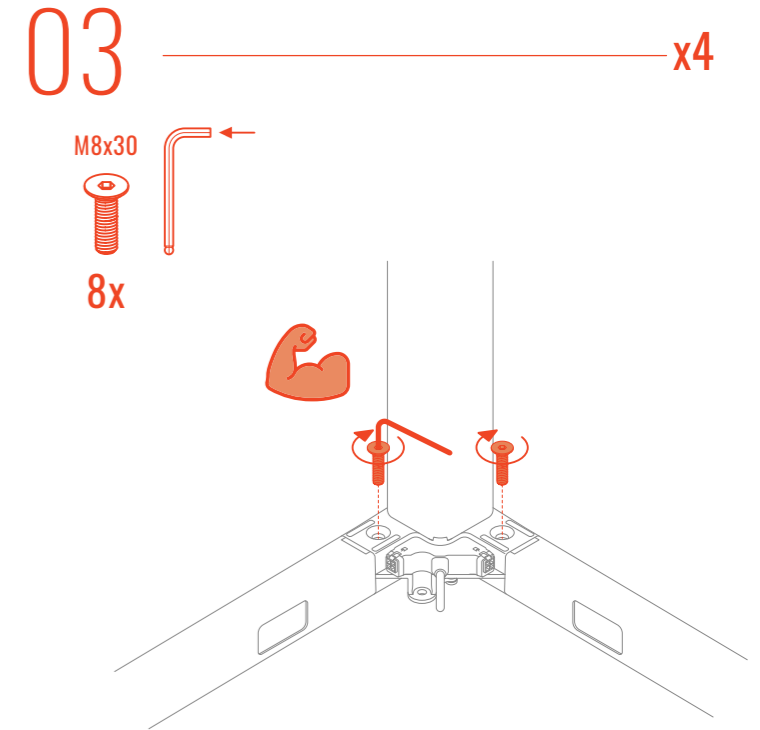

Yaasa Desk Four Assembly Guide

www.yaasa.com/pages/assembly-desk-four

- M6x8 12x
- M6x20 8x
- M8x30 8x

- M5x16 10x

- 4x [Screwdriver]
- 4x [Bracket]
- 4x [Bracket]
- 4x [Bracket]
- 4x [Bracket]
- 1x [Bracket]
- 1x [Bracket]
- 1x [Bracket]
- 4x [Bracket]
- 4x [Bracket]
- 1x [Bracket]

08 _____x4

09 _____

10 _____

11 _____x4

12A _____

13 _____

12B _____