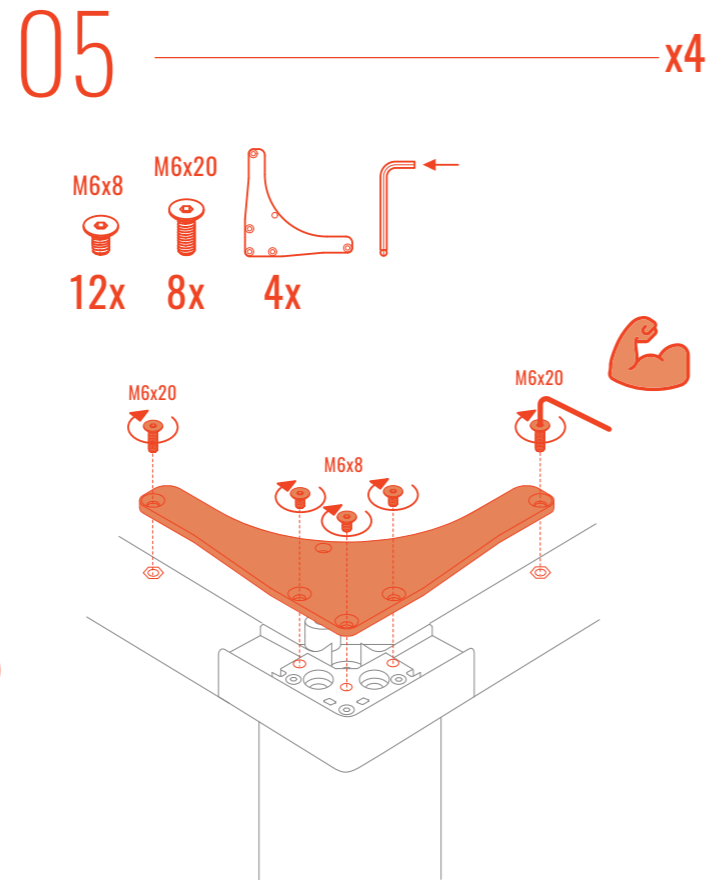

Yaasa Desk Four Assembly Guide

www.yaasa.com/pages/assembly-desk-four

- M6x8 12x
- M6x20 8x
- M8x30 8x

- M5x16 10x

- 4x [Screwdriver]
- 4x [Bracket]
- 4x [Bracket]
- 4x [Bracket]
- 4x [Bracket]
- 1x [Bracket]
- 1x [Bracket]
- 1x [Bracket]
- 4x [Bracket]
- 4x [Bracket]
- 1x [Bracket]

08 _____x4

09 _____

10 _____

11 _____x4

12A _____

13 _____

12B _____