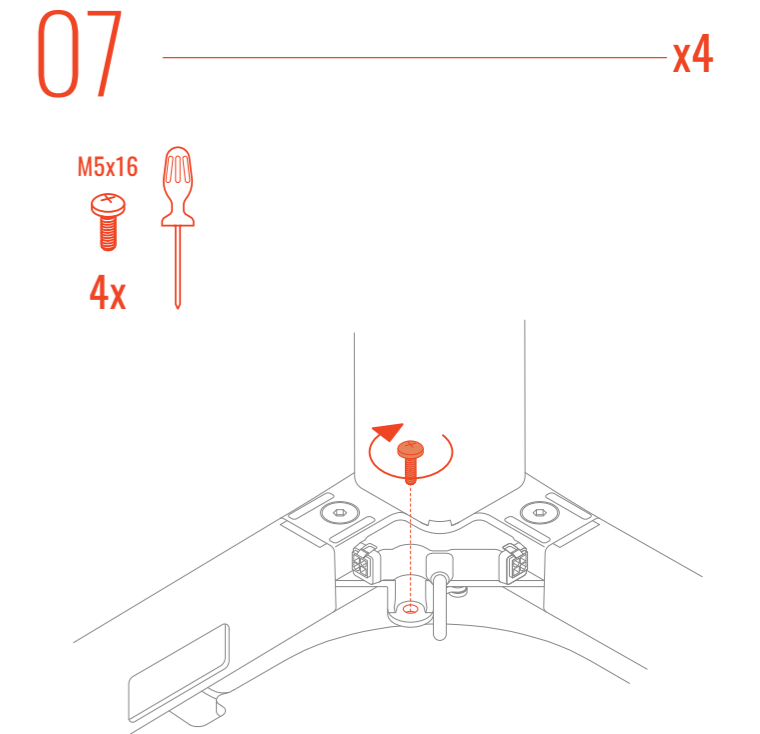

Yaasa Desk Four Assembly Guide

www.yaasa.com/pages/assembly-desk-four

- M6x8 12x
- M6x20 8x
- M8x30 8x

- M5x16 10x

- 4x [Screwdriver]
- 4x [Bracket]
- 4x [Bracket]
- 4x [Bracket]
- 4x [Bracket]
- 1x [Bracket]
- 1x [Bracket]
- 1x [Bracket]
- 4x [Bracket]
- 4x [Bracket]
- 1x [Bracket]

08 _____x4

09 _____

10 _____

11 _____x4

12A _____

13 _____

12B _____