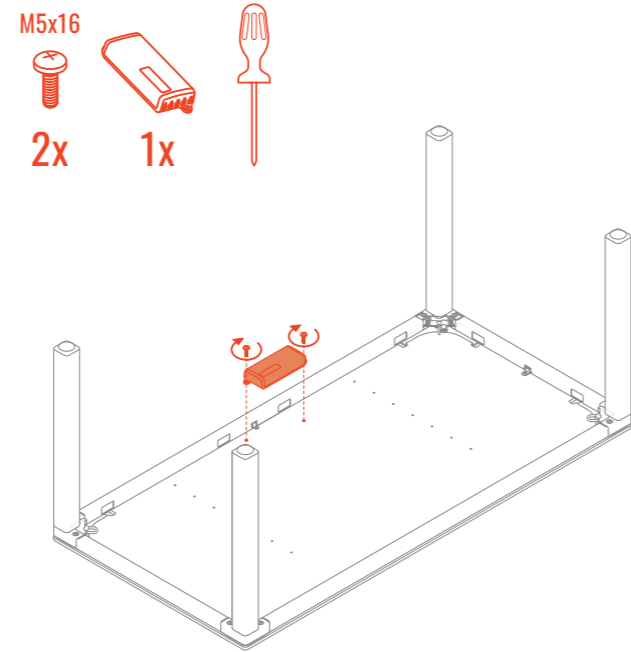

Yaasa Desk Four Assembly Guide

www.yaasa.com/pages/assembly-desk-four

- M6x8 12x
- M6x20 8x
- M8x30 8x

- M5x16 10x

- 4x [Screwdriver]
- 4x [Bracket]
- 4x [Bracket]
- 4x [Bracket]
- 4x [Bracket]
- 1x [Bracket]
- 1x [Bracket]
- 1x [Bracket]
- 4x [Bracket]
- 4x [Bracket]
- 1x [Bracket]

08 _____x4

09 _____

10 _____

11 _____x4

12A _____

13 _____

12B _____