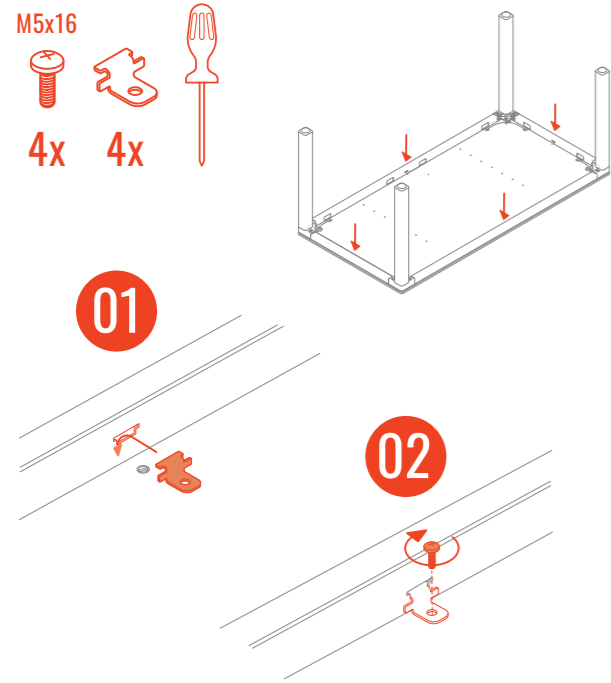

Yaasa Desk Four Assembly Guide

www.yaasa.com/pages/assembly-desk-four

- M6x8 12x
- M6x20 8x
- M8x30 8x

- M5x16 10x

- 4x [Screwdriver]
- 4x [Bracket]
- 4x [Bracket]
- 4x [Bracket]
- 4x [Bracket]
- 1x [Bracket]
- 1x [Bracket]
- 1x [Bracket]
- 4x [Bracket]
- 4x [Bracket]
- 1x [Bracket]

08 _____x4

09 _____

10 _____

11 _____x4

12A _____

13 _____

12B _____