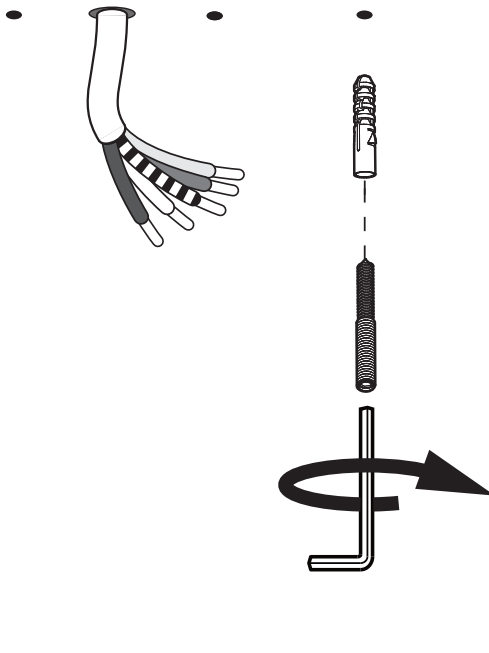

⚠ The light source of this luminaire is not replaceable; when the light source reaches its end of life the whole luminaire shall be replaced.

Excluded

3x

2x

Included BuzziDome

BuzziDome

2 PERS. 

4

5

6

7

8a

Connection including dimmable function

⚠ The Dim wires are marked with additional sleeves. Keep the Dim wires always separate from the main wires. Connecting the Dim wires to the main voltage will damage your product.