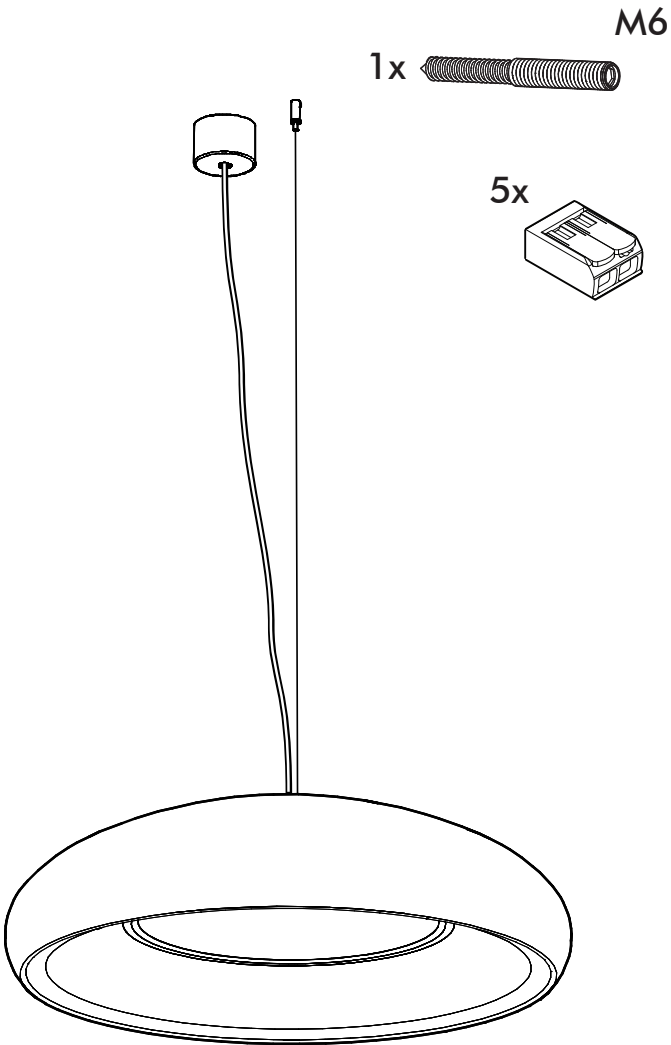

⚠ The light source of this luminaire is not replaceable; when the light source reaches its end of life the whole luminaire shall be replaced.

Excluded

3x

2x

Included BuzziDome

BuzziDome

2 PERS. 

4

5

6

7

8a

Connection including dimmable function

⚠ The Dim wires are marked with additional sleeves. Keep the Dim wires always separate from the main wires. Connecting the Dim wires to the main voltage will damage your product.