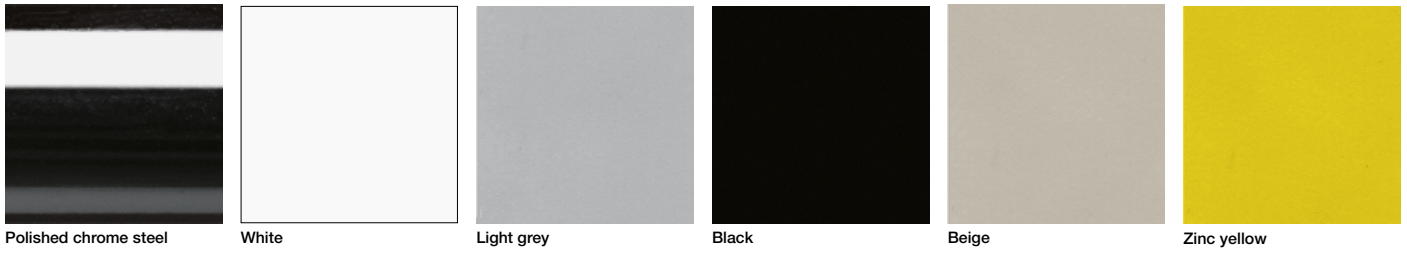

Metal base (indoor)