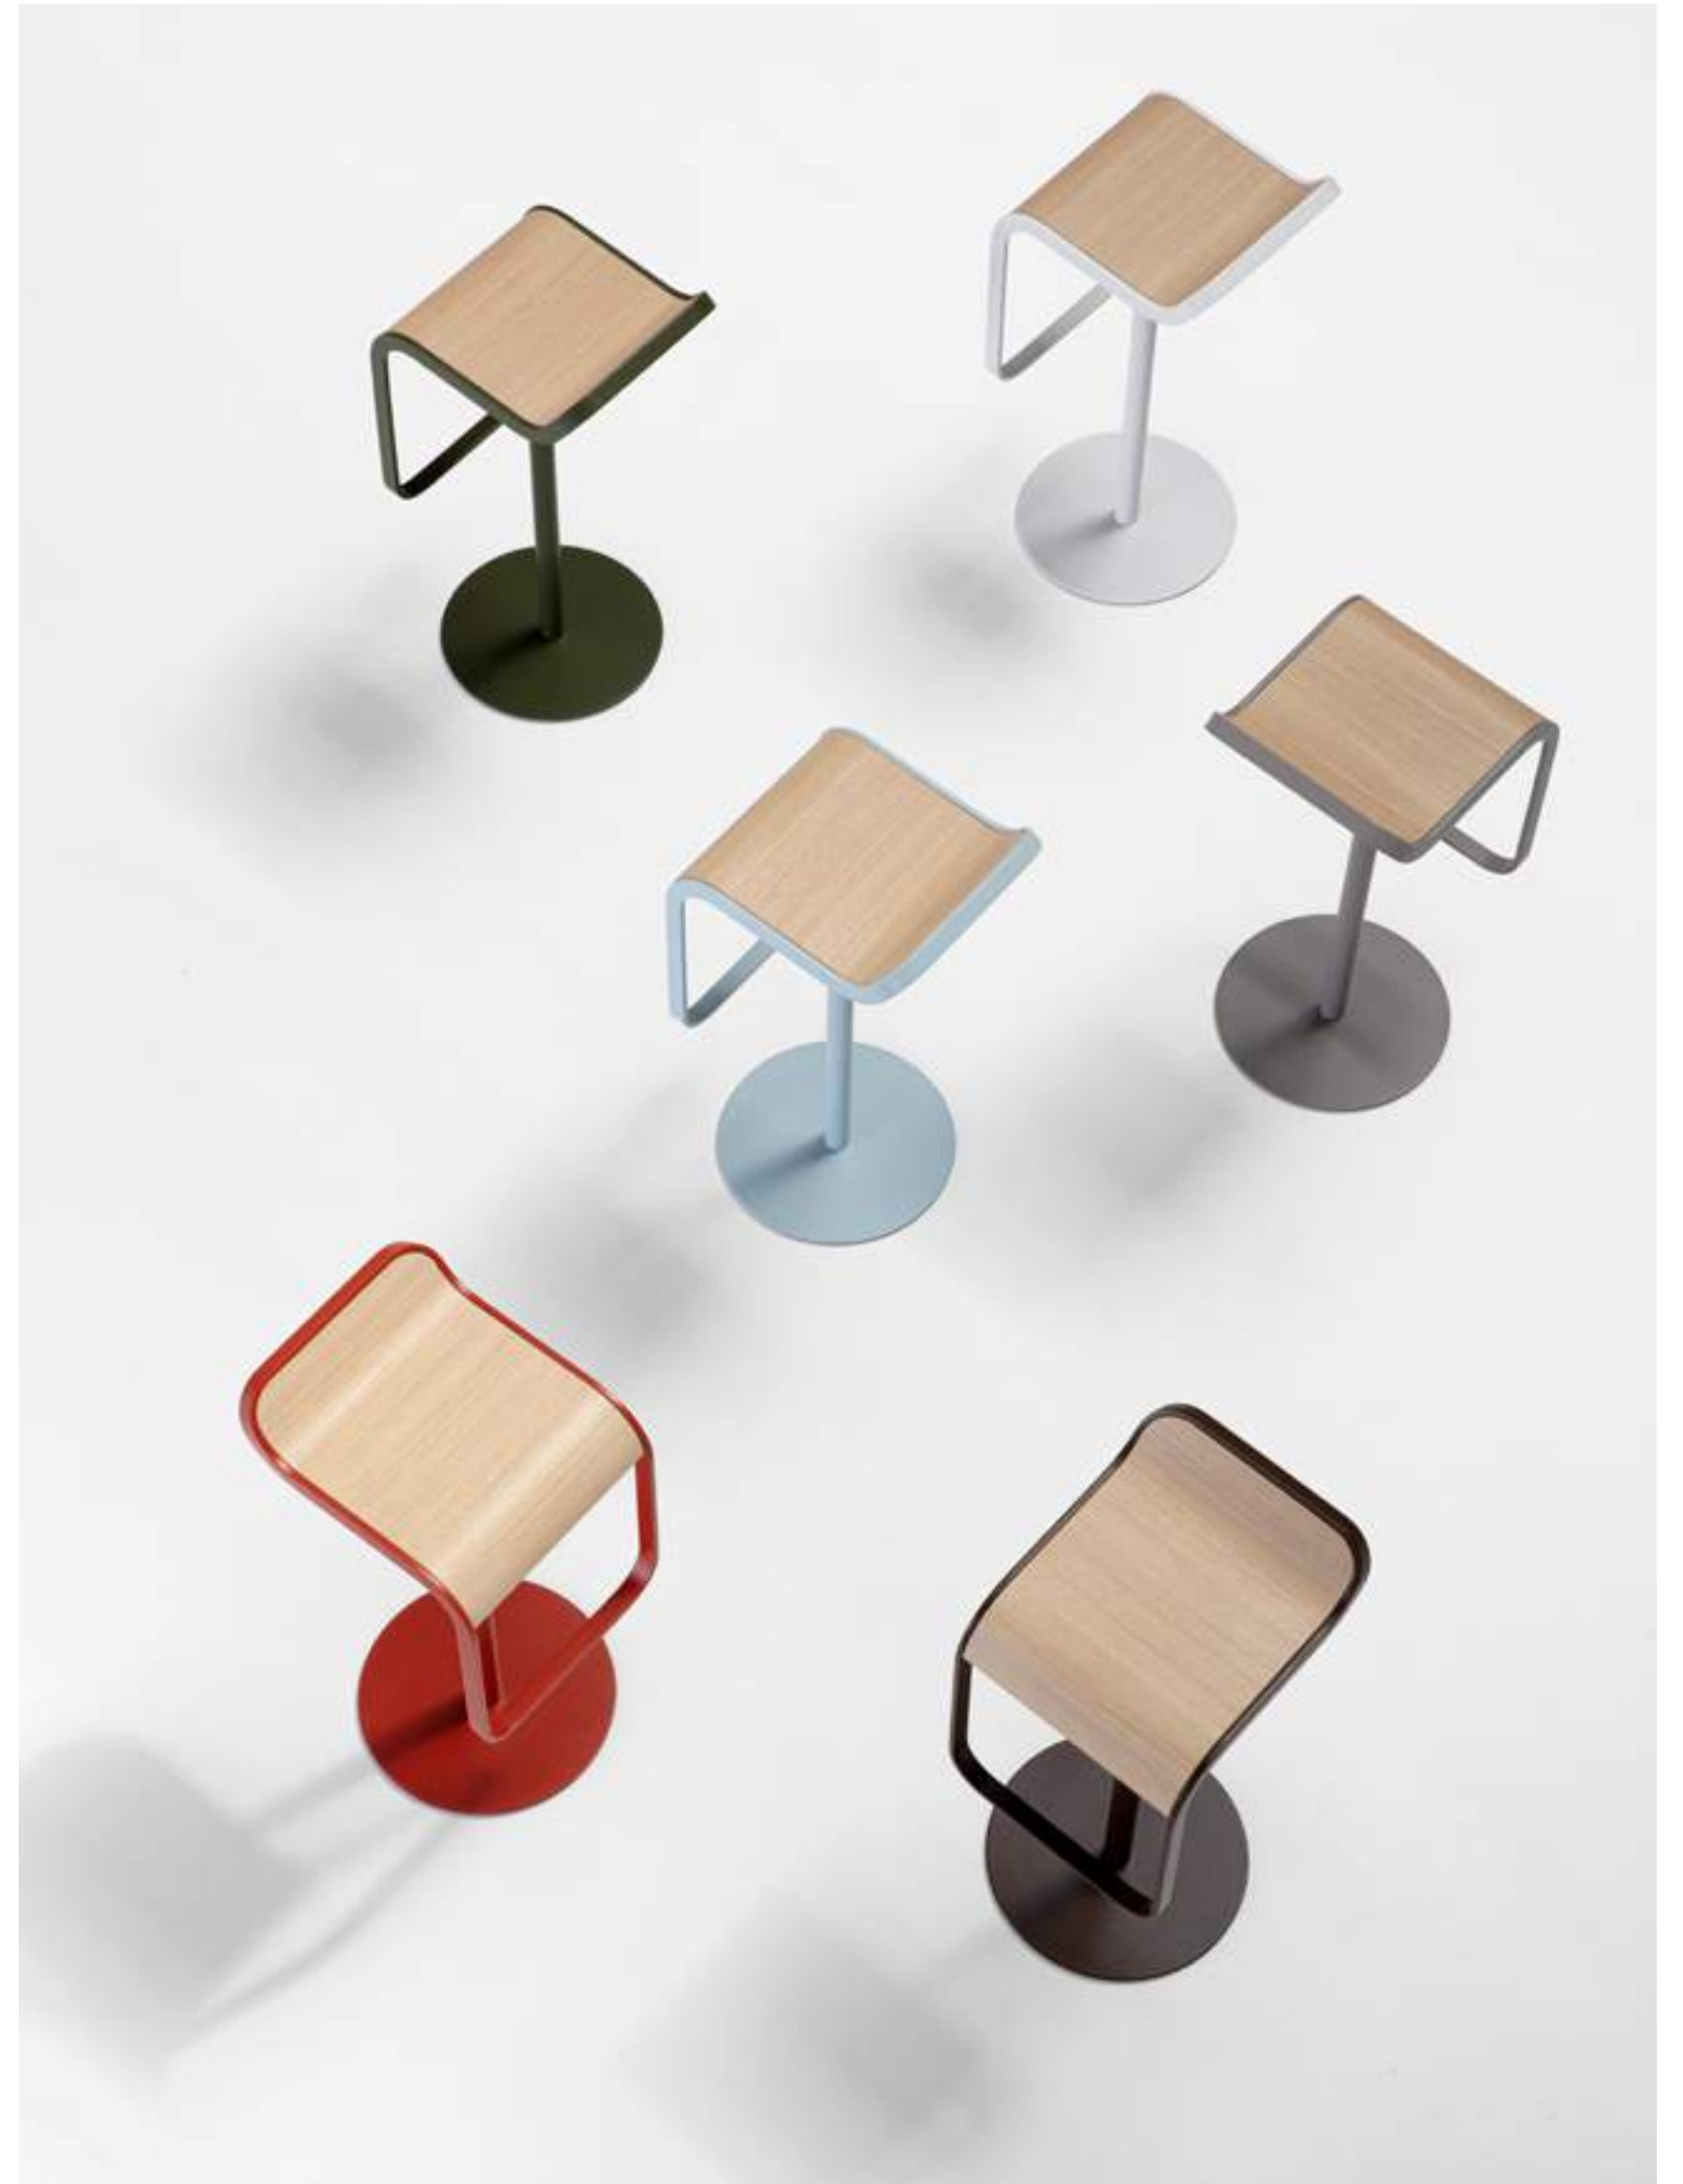

lapalma

LEM 20th Anniversary

Oliva

Caffè

Mattone

Celeste

Tortora

Perla

lapalma

lapalma

lapalma

lapalma

A loop
which
is floating
in the air.

Shin & Tomoko Azumi

lapalma

LEM 20th Anniversary