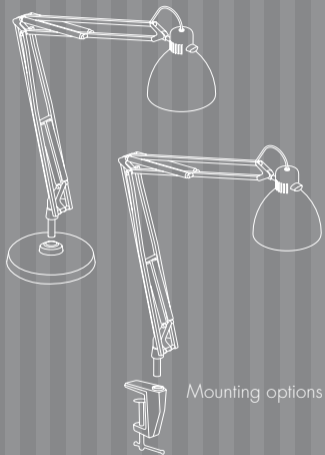

BRU-303-0073 Rev.no.: 2

LUXO

Luxo L-1

Mounting options

E 26/27
Max 20W CFL
or LED bulb*

Screw
E27 / E26

The switch only operates clockwise.
Never turn switch anticlockwise.

EU design registration
no. 001562430-0001-0002