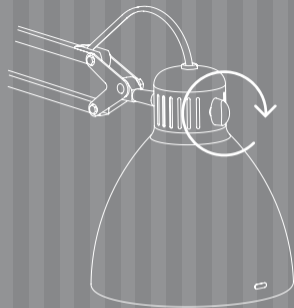

BRU-303-0073 Rev.no.: 2

LUXO

Luxo L-1

Mounting options

E 26/27
Max 20W CFL
or LED bulb*

Screw
E27 / E26

The switch only operates clockwise.
Never turn switch anticlockwise.

EU design registration
no. 001562430-0001-0002