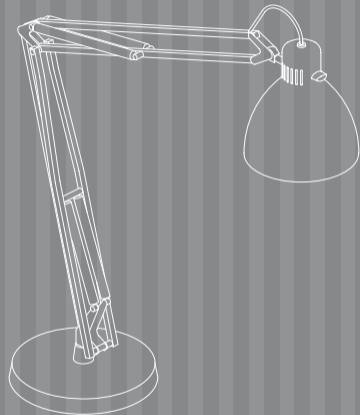

Design: Jac Jacobsen
Luxo L-1 is the original architect's luminaire, designed by Norwegian industrialist Jac Jacobsen. Manufacturing started in 1937 under the name Luxo, derived from Latin – I give light. L-1 soon became known as a real productivity booster in schools, offices, industrial plants and health care facilities, and a design icon among architects and designers all over the world.

If the external flexible cable or cord of this luminaire is damaged, it shall be exclusively replaced by the manufacturer or his service agent or a similar qualified person in order to avoid a hazard.

Si le câble ou le fil flexible externe de ce luminaire est endommagé, seuls le fabricant, son agent ou un technicien approuvé par l'usine sont autorisés à le remplacer afin d'éviter tout danger.

Si el exterior del cable flexible o el cable de esta lampara está dañado, se sustituye exclusivamente por el fabricante, su agente de servicio o similar persona cualificada con el fin de evitar un peligro.

BRU-303-0073 Rev.no.: 2

LUXO

Luxo L-1

Mounting options

E 26/27
Max 20W CFL
or LED bulb*

Screw
E27 / E26

The switch only operates clockwise.
Never turn switch anticlockwise.

EU design registration
no. 001562430-0001-0002